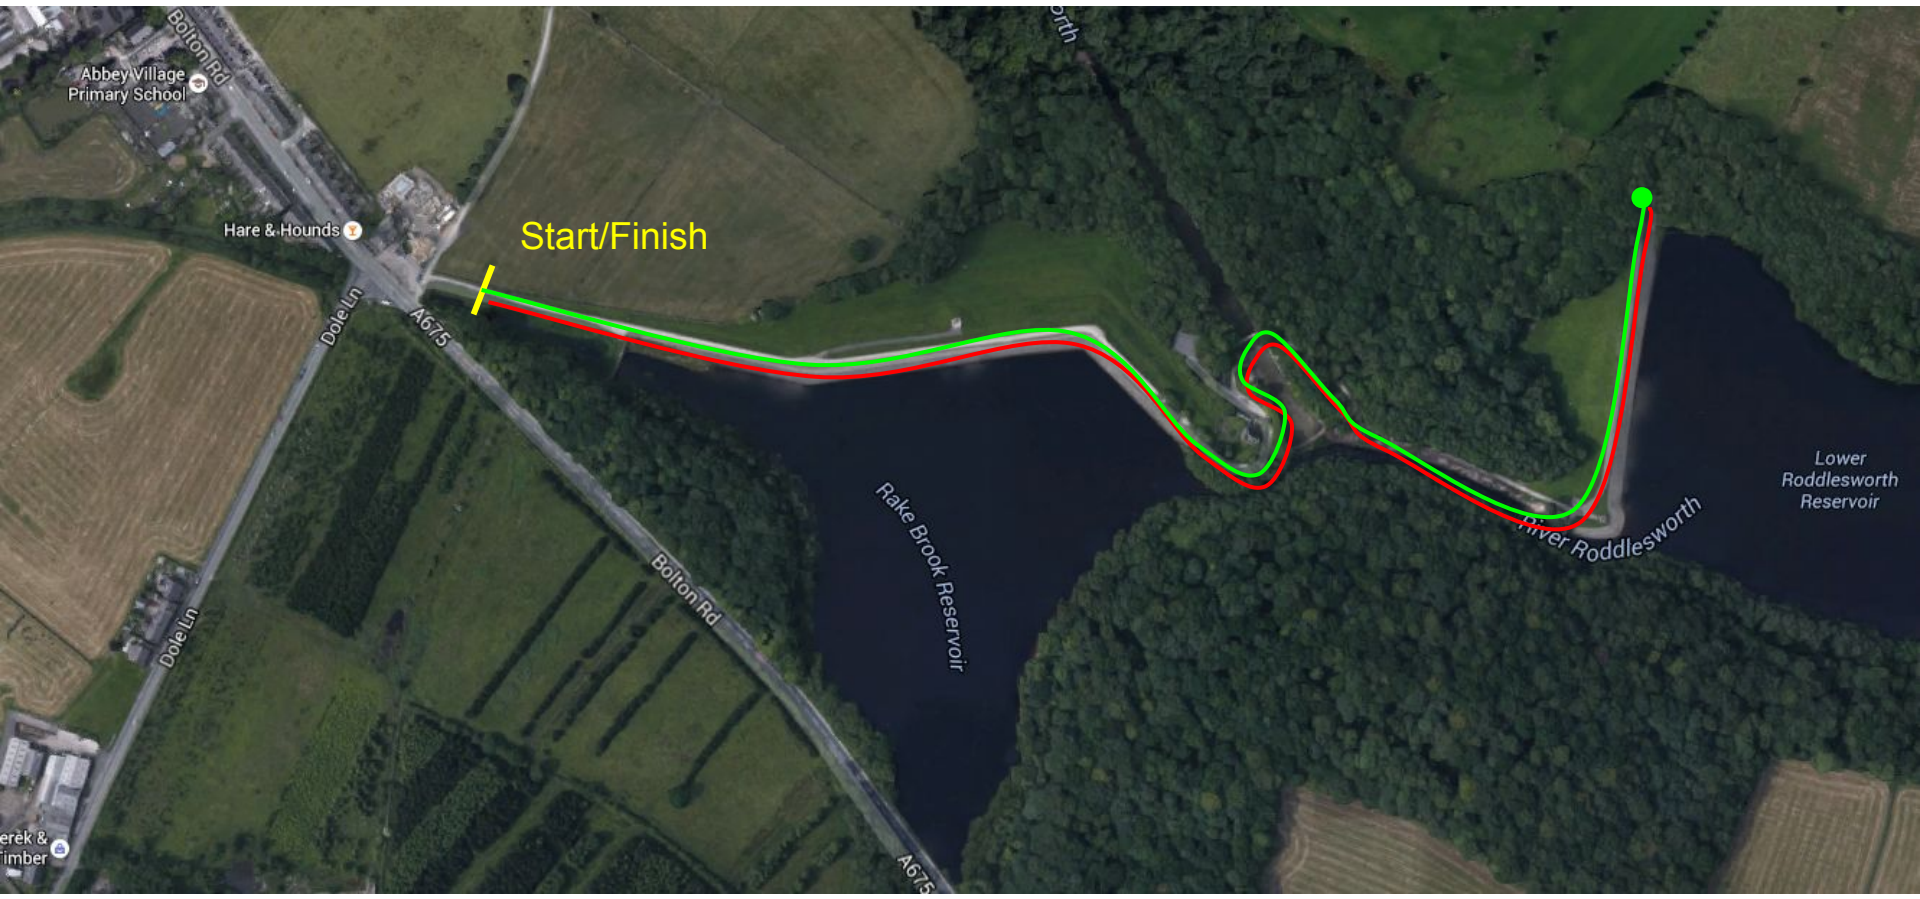

Daffodil Duddle 2.2km Out and Back

Roddlesworth Roller 9km Out and Back with Loop