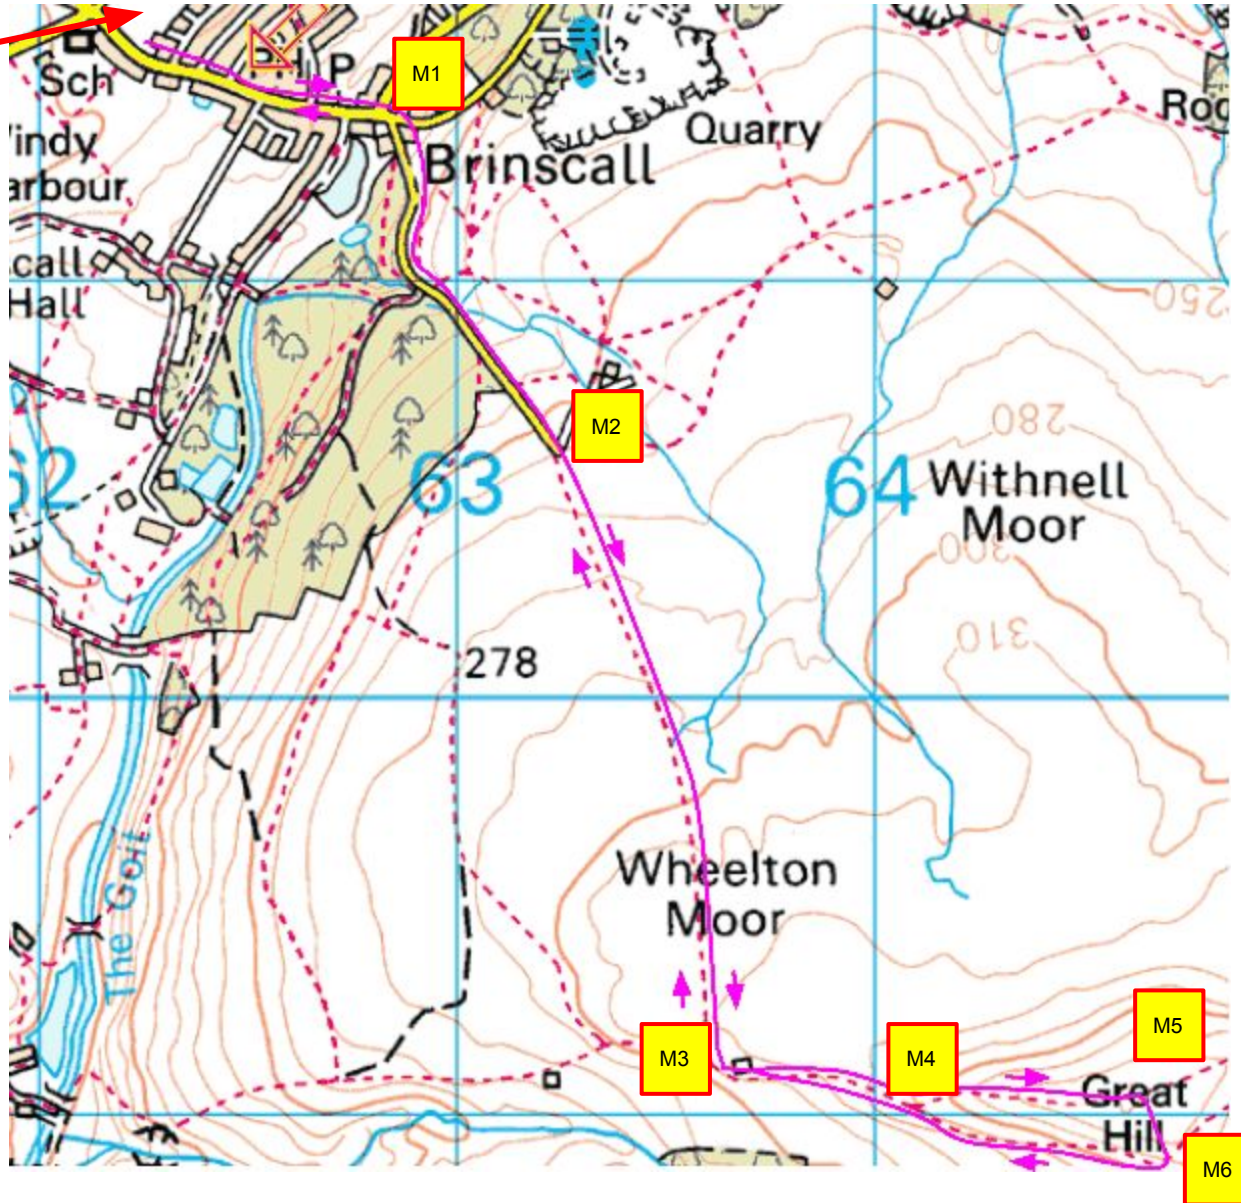

The Great Hill Fell Race

Start/Finish
Registration
Car Park

9.3km 480m ascent